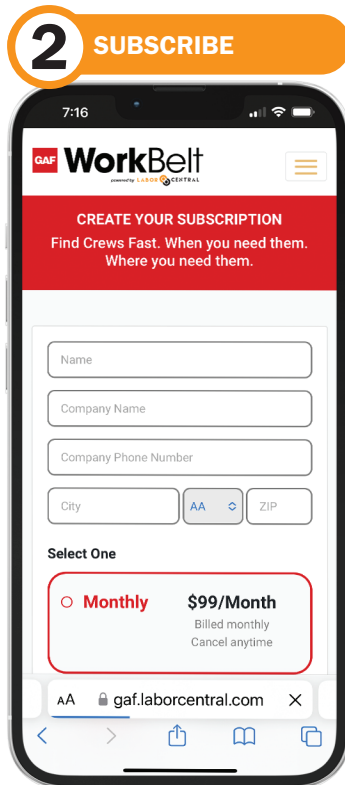

How it Works

Labor Central is a monthly or annual subscription service to locate and connect with roofing crews. For GAF contractors it is $89/month or $899, 1-time annual fee.

Subcontractors may sign up for FREE.

LaborCentral.com/gaf

Crew Sign-up

Crews/Subcontractors can sign up simply here and create a FREE profile to be connected with job opportunities. Application is in Spanish too.

Create a company/service profile.

Contractors search and message them directly. Get to work.