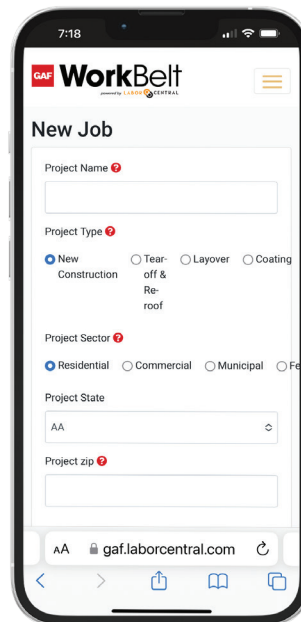

Filter your searches to find crews with attributes for roofing projects. You can qualify them easily and faster.

A simple, unlimited search, find and communication service centralized in your smartphone or desktop, without the middleman, broker fees, or red tape.

Find crews now
(no more FB, Craigslist, etc.)

Check reviews and work
(no hiring blindfolded)

Message directly
(no weeding through text threads)

No middlemen fees
(no broker fees/commissions)

Search whenever, wherever
(monthly access is unlimited)

All-in-one App:

Search & Filter by:

- ✓ Roof types
- ✓ Sector
- ✓ Manufacturer certifications
- ✓ NRCA certifications
- ✓ Insurance coverage
- ✓ Tools/Dumps
- ✓ E-Verified crews
- and more...**

Or

**Post your project
and watch crews find you.**

How it Works

Labor Central is a monthly or annual subscription service to locate and connect with roofing crews. For GAF contractors it is \$89/month or \$899, 1-time annual fee.

Subcontractors may sign up for FREE.