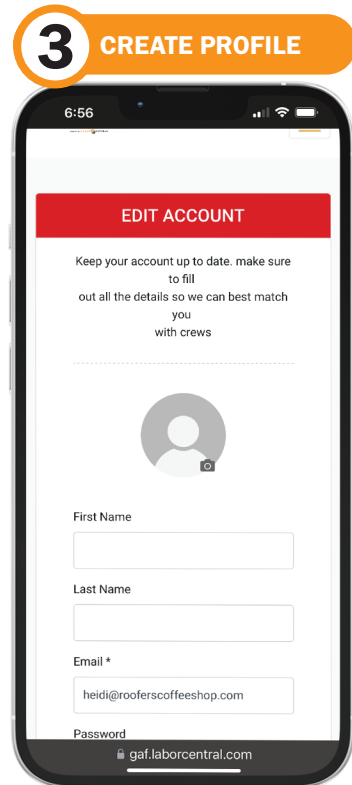

How it Works

Labor Central is a monthly or annual subscription service to locate and connect with roofing crews. For GAF contractors it is $89/month or $899, 1-time annual fee.

Subcontractors may sign up for FREE.

LaborCentral.com/gaf

Crew Sign-up

Crews/Subcontractors can sign up simply here and create a FREE profile to be connected with job opportunities. Application is in Spanish too.

Create a company/service profile.

Contractors search and message them directly. Get to work.