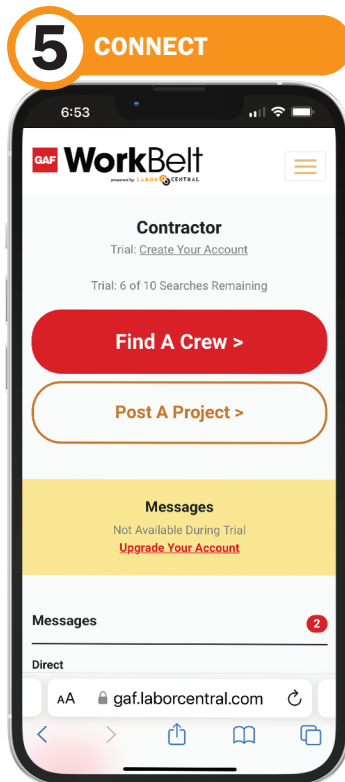

How it Works

Labor Central is a monthly or annual subscription service to locate and connect with roofing crews. For GAF contractors it is $89/month or $899, 1-time annual fee.

Subcontractors may sign up for FREE.

LaborCentral.com/gaf

Crew Sign-up

Crews/Subcontractors can sign up simply here and create a FREE profile to be connected with job opportunities. Application is in Spanish too.

Create a company/service profile.

Contractors search and message them directly. Get to work.