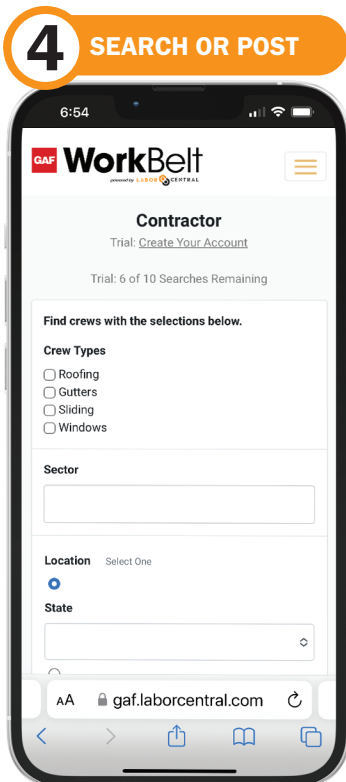

How it Works

Labor Central is a monthly or annual subscription service to locate and connect with roofing crews. For GAF contractors it is $89/month or $899, 1-time annual fee.

Subcontractors may sign up for FREE.

LaborCentral.com/gaf

Crew Sign-up

Crews/Subcontractors can sign up simply here and create a FREE profile to be connected with job opportunities. Application is in Spanish too.

Create a company/service profile.

Contractors search and message them directly. Get to work.